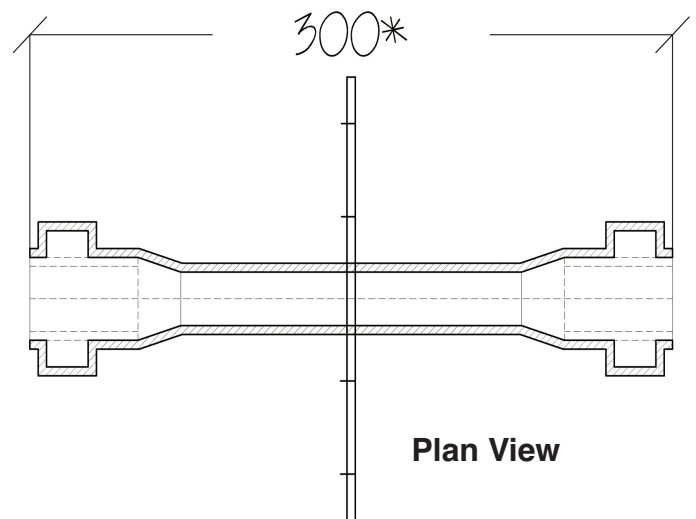

Windmill View,
Blackchurch,
Rathcoole,
Co. Dublin.

Ph. +353 (0)1 257 0388

Fax. +353 (0)1 257 0389

Email. sales@proflo.ie