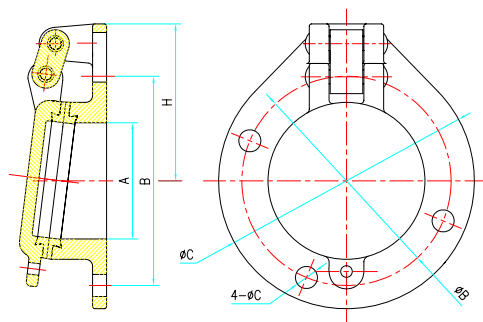

Flap Valves

Sizes: 80mm, 100mm, 150mm, 200mm, 250mm, 300mm, 350mm and 400mm

Body: Ductile Iron.
Door: Ductile Iron.
Seating: Brass.
Hinge Bush: Brass.
Hinge Pins: Stainless Steel.
Coating: Blue Fusion bonded epoxy coated.

Dimensions

Size	A	B	C	H	n-øC	Working Temp
80	80	160	200	125	4-ø19	-10°C to 120°C
100	100	180	220	135	4-ø19	
150	150	240	285	172	4-ø23	
200	200	295	332	203	4-ø23	
225	225	324	368	220	4-ø19	
250	250	355	400	238	4-ø28	
300	300	410	455	268	4-ø28	
350/375	375	470/495	550	315	4-ø28/4-ø25	
400	400	525	580	322	4-ø31	